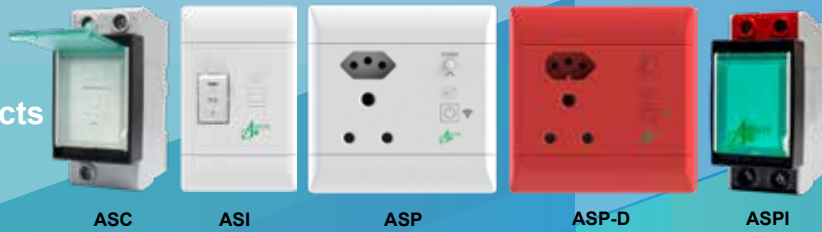

Astute Range of IoT Products

Wi-Fi enabled
Scheduled energy management
Energy monitoring
Automation and IoT
Device automation sharing
CBI Home App and more

www.cbi-lowvoltage.co.za/astute

Astute Range of IoT Products

Astute Range			NETT
Order No.	Description	Std. Pack	Price Ea. excl. VAT
ASC	Astute Smart Controller	1	R 384.00
ASI	Astute Smart Isolator	1	R 384.00
ASP	Astute Smart Plug	1	R 384.00
ASP-D	Astute Smart Plug Dedicated	1	R 384.00
ASPI	Astute Smart Power Indicator	1	TBC